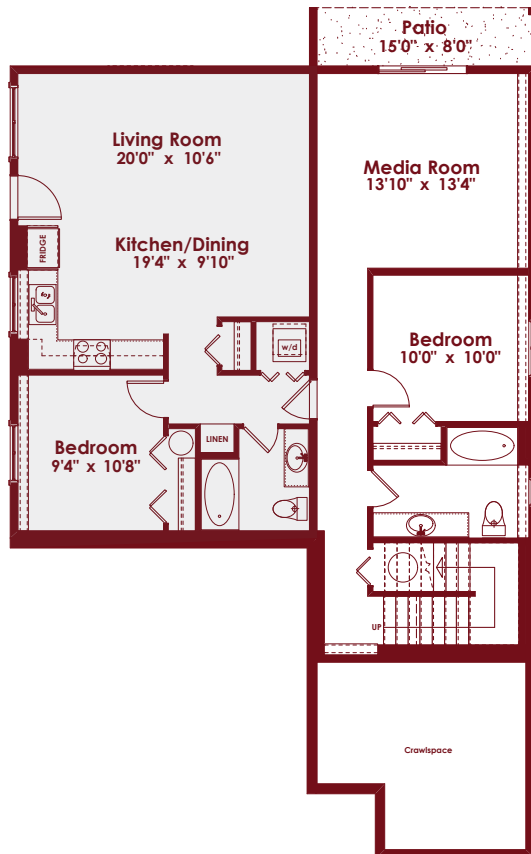

STARLING

3 BEDROOMS | MEDIA ROOM | DEN

3 BATHS

1 BEDROOM SUITE

2,766 SQ. FT.

1,287 SQ. FT.
LOWER

1,479 SQ. FT.
MAIN