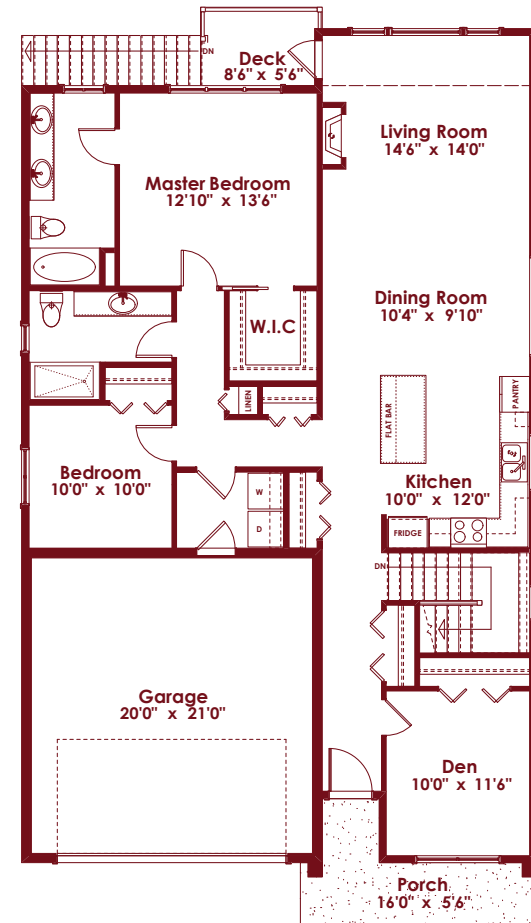

STARLING

3 BEDROOMS | MEDIA ROOM | DEN

3 BATHS

1 BEDROOM SUITE

2,766 SQ. FT.

1,287 SQ. FT.
LOWER

1,479 SQ. FT.
MAIN