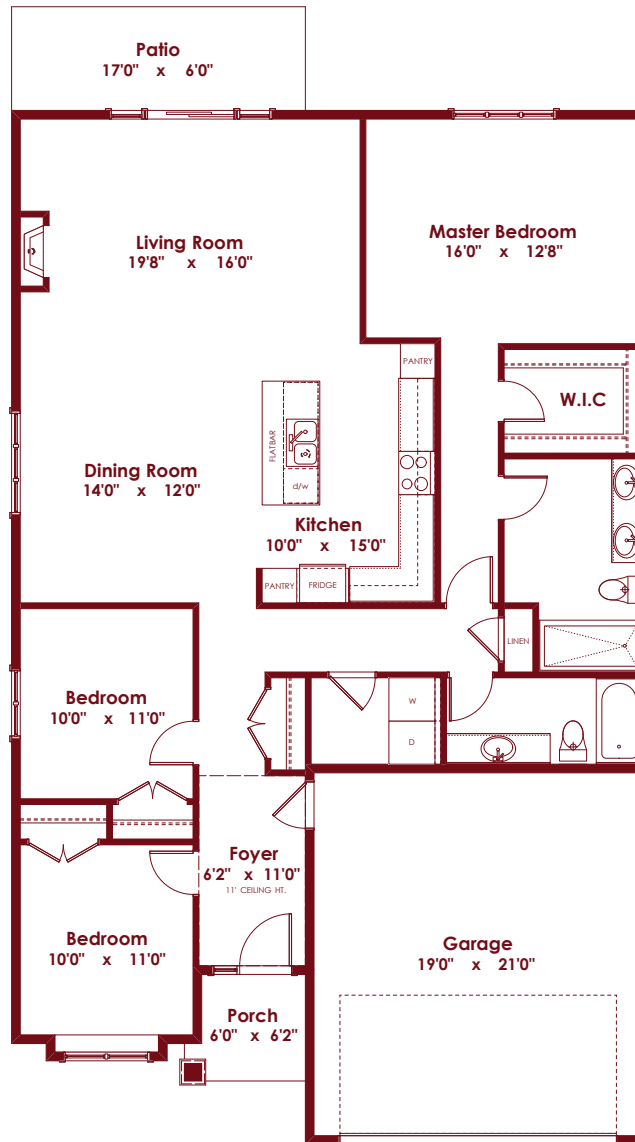

# ROBIN

LOT 10

3 BEDROOMS

2 BATHS

1,653 SQ. FT.

1,653 SQ. FT.  
**MAIN**