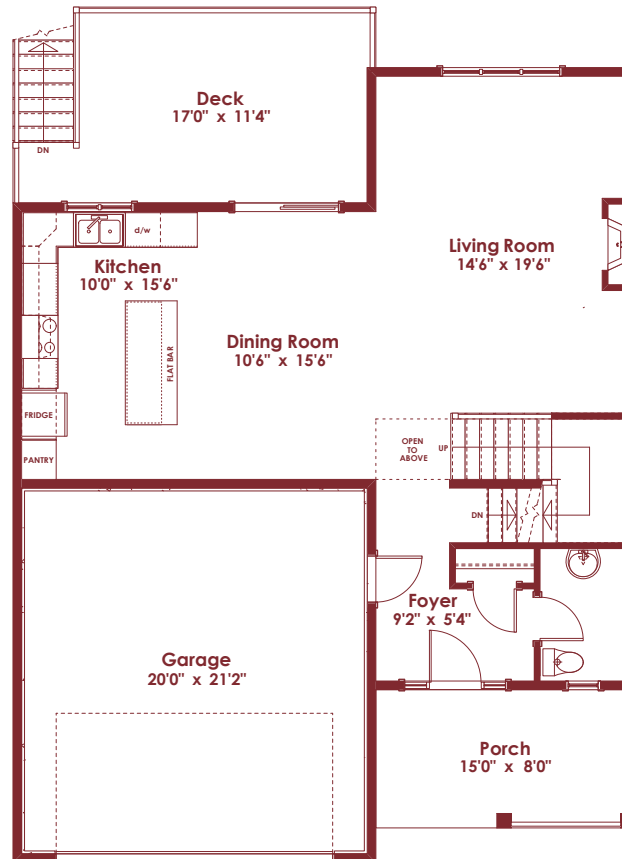

# RAVEN

3 BEDROOMS

2.5 BATHS

1 BEDROOM SUITE

2,426 SQ. FT.

635 SQ. FT.  
**LOWER**

880 SQ. FT.  
**MAIN**

911 SQ. FT.  
**UPPER**