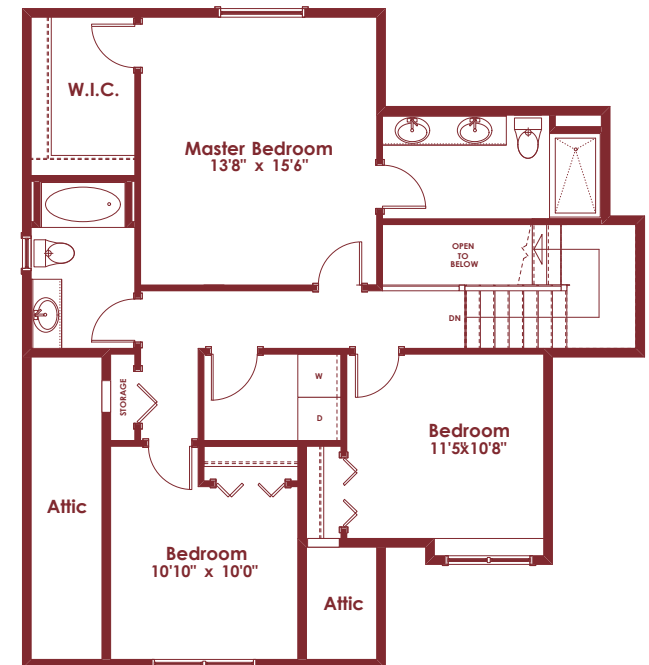

# RAVEN

3 BEDROOMS

2.5 BATHS

1 BEDROOM SUITE

2,426 SQ. FT.

635 SQ. FT.  
**LOWER**

880 SQ. FT.  
**MAIN**

911 SQ. FT.  
**UPPER**