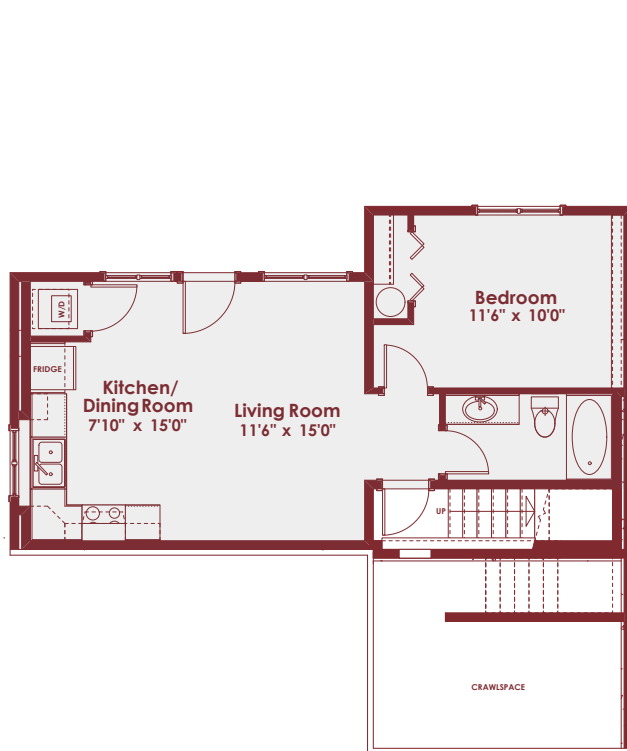

# RAVEN

3 BEDROOMS

2.5 BATHS

1 BEDROOM SUITE

2,426 SQ. FT.

635 SQ. FT.  
**LOWER**

880 SQ. FT.  
**MAIN**

911 SQ. FT.  
**UPPER**