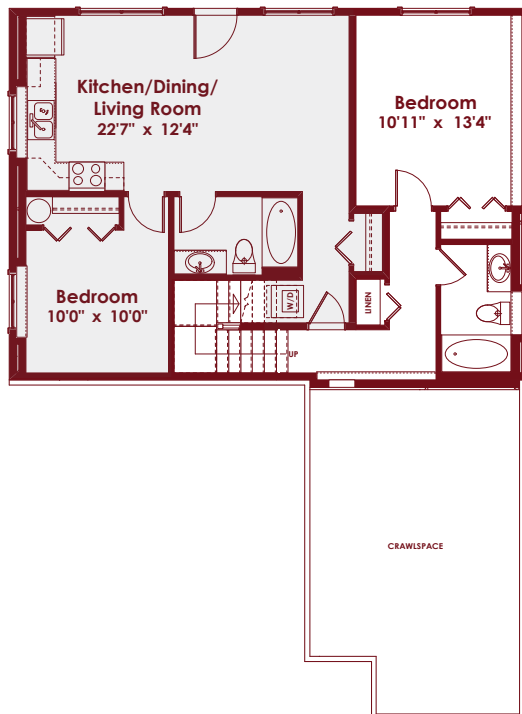

OWL

3 BEDROOMS

3 BATHS

1 BEDROOM SUITE

2,216 SQ. FT.

945 SQ. FT.
LOWER

1,271 SQ. FT.
MAIN