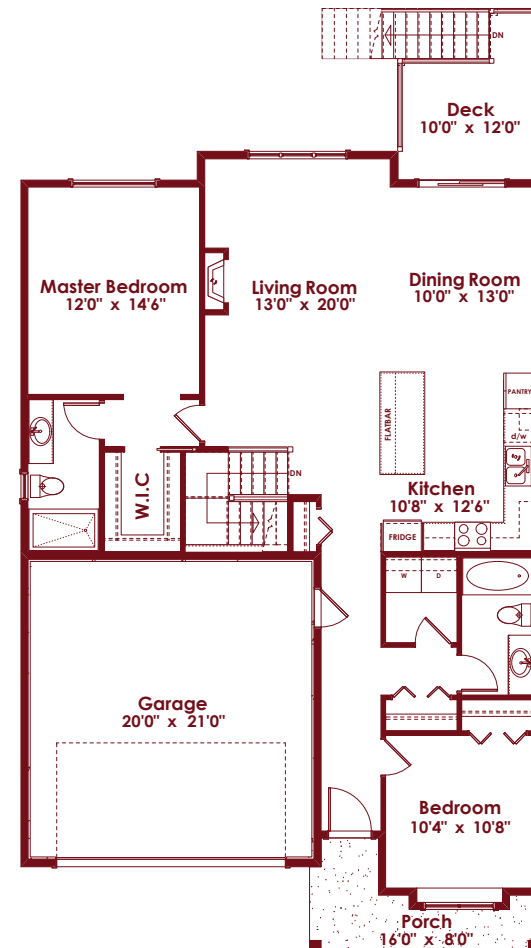

OWL

3 BEDROOMS

3 BATHS

1 BEDROOM SUITE

2,216 SQ. FT.

945 SQ. FT.
LOWER

1,271 SQ. FT.
MAIN