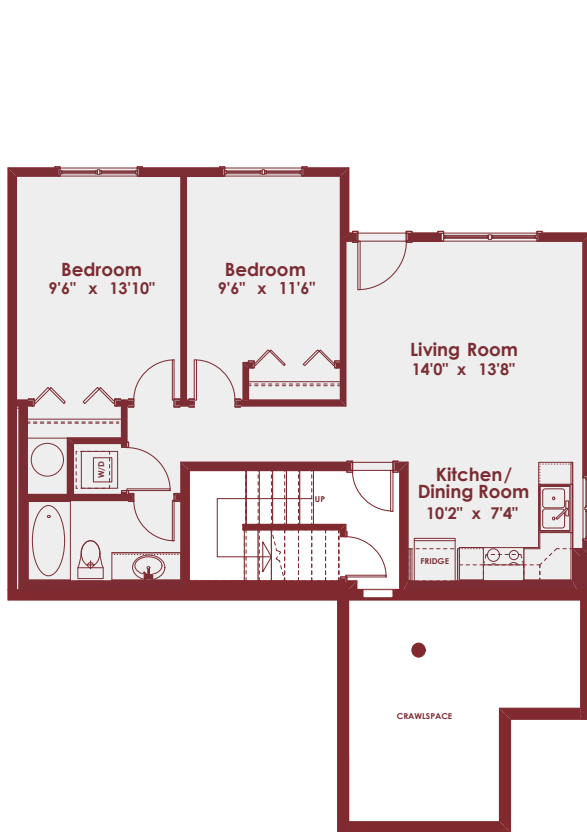

KINGFISHER

3 BEDROOMS | MEDIA ROOM | DEN

2.5 BATHS

2 BEDROOM SUITE

3,207 SQ. FT.

883 SQ. FT.
LOWER

1,066 SQ. FT.
MAIN

1,258 SQ. FT.
UPPER