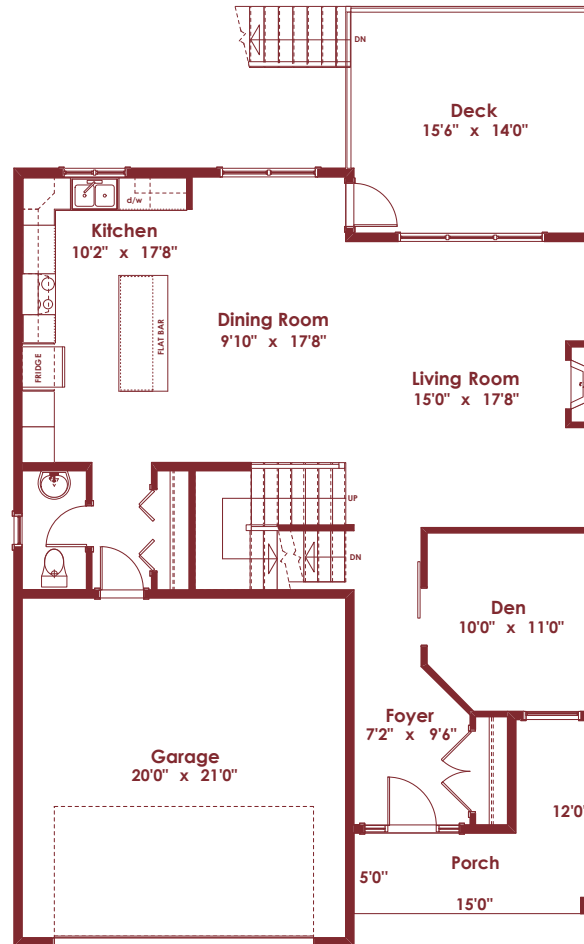

KINGFISHER

3 BEDROOMS | MEDIA ROOM | DEN

2.5 BATHS

2 BEDROOM SUITE

3,207 SQ. FT.

883 SQ. FT.
LOWER

1,066 SQ. FT.
MAIN

1,258 SQ. FT.
UPPER