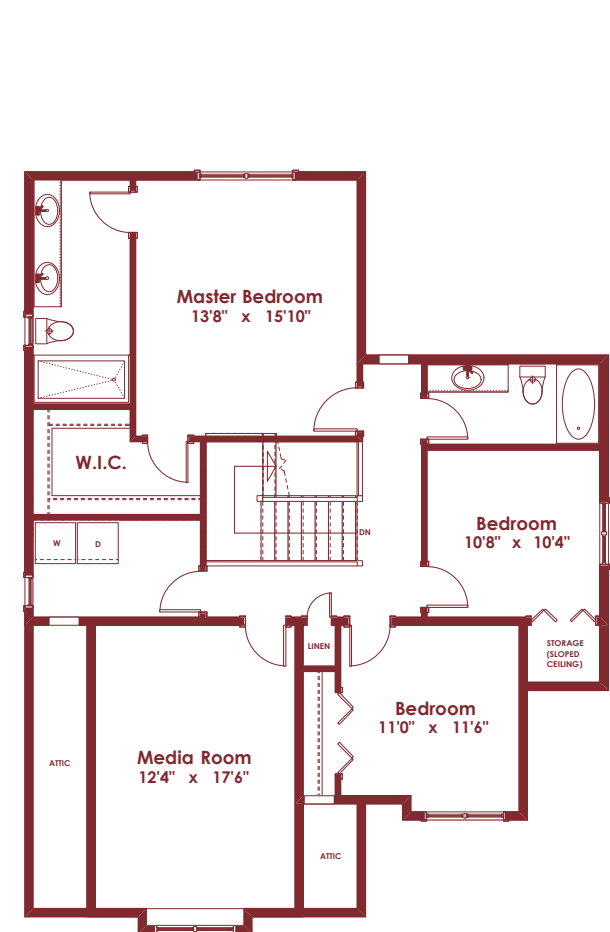

KINGFISHER

3 BEDROOMS | MEDIA ROOM | DEN

2.5 BATHS

2 BEDROOM SUITE

3,207 SQ. FT.

883 SQ. FT.
LOWER

1,066 SQ. FT.
MAIN

1,258 SQ. FT.
UPPER