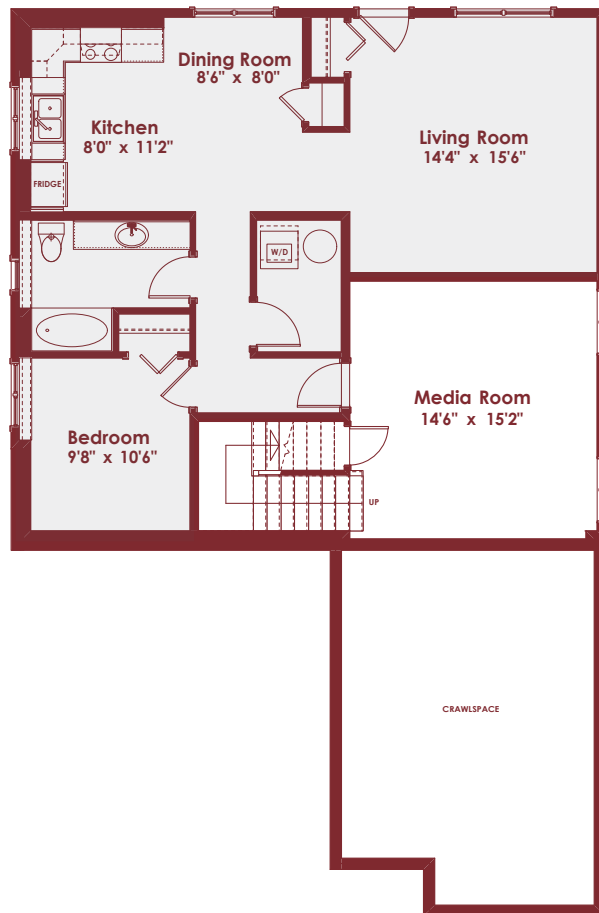

DOVE B

3 BEDROOMS | MEDIA ROOM

2 BATHS

1 BEDROOM SUITE

2,675 SQ. FT.

1,166 SQ. FT.
LOWER

1,509 SQ. FT.
MAIN