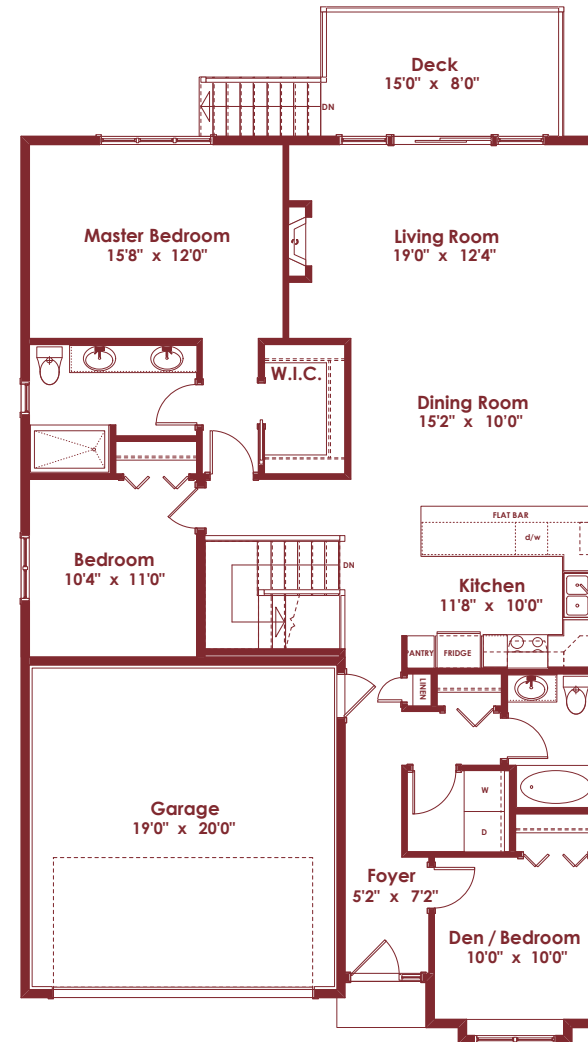

DOVE B

3 BEDROOMS | MEDIA ROOM

2 BATHS

1 BEDROOM SUITE

2,675 SQ. FT.

1,166 SQ. FT.
LOWER

1,509 SQ. FT.
MAIN