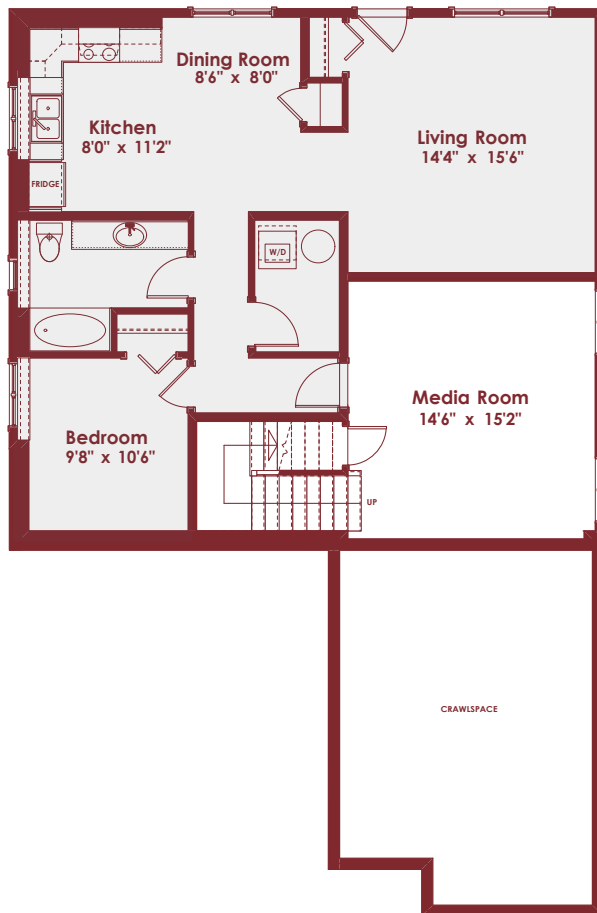

# DOVE A

3 BEDROOMS | MEDIA ROOM

2 BATHS

1 BEDROOM SUITE

2,752 SQ. FT.

1,166 SQ. FT.  
**LOWER**

1,586 SQ. FT.  
**MAIN**