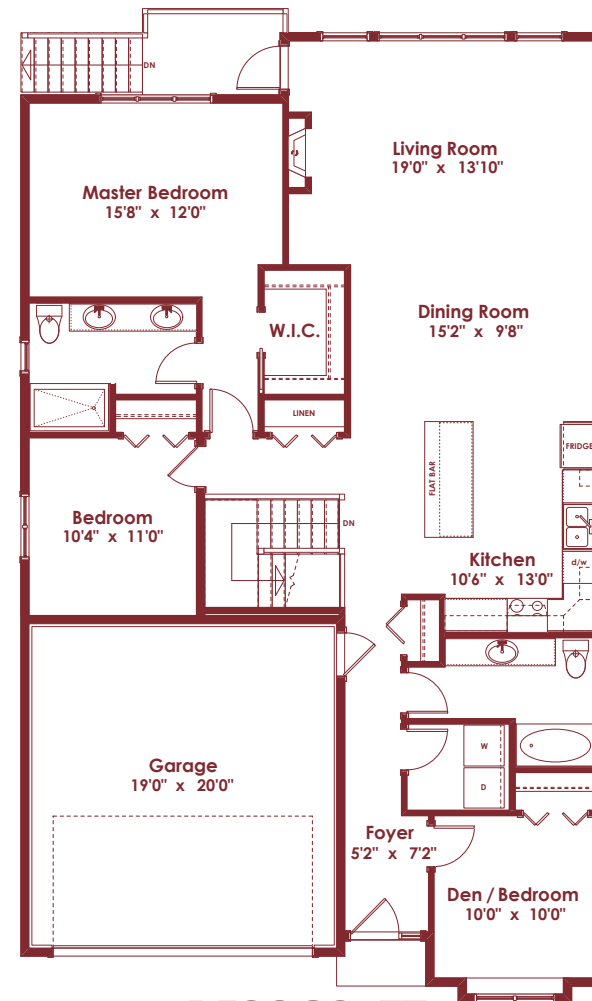

# DOVE A

3 BEDROOMS | MEDIA ROOM

2 BATHS

1 BEDROOM SUITE

2,752 SQ. FT.

1,166 SQ. FT.  
**LOWER**

1,586 SQ. FT.  
**MAIN**